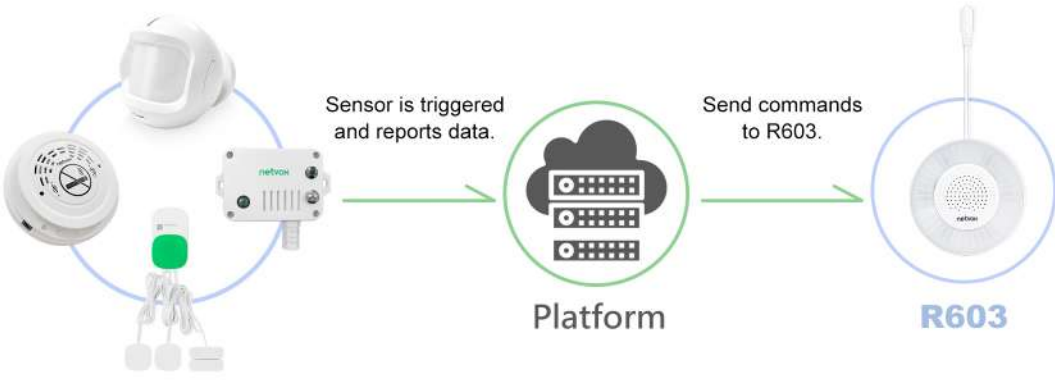

Security & Protection System

PATENT PENDING

R603

Safer than Ever.

Link your sensor with R603 to create a safer environment.

Sensor detects the CO concentration is above thresholds.

Emergency!
CO level is above threshold.

R603 blinks and notifies workers an emergency happens.

Household Smoke & Gas Detection

RA02 series

RA02 series helps you create a safer living environment. It detects smoke and dangerous gases, alerting users before any danger happens.

RA02G

- ✓ Cigarette smoke
- ✓ Vaping

RA02A/C

- ✓ Fire / CO

RA02D1

- ✓ LPG

Workplace Air Monitoring

R718UB series

R315 series

Up to 8 sensors in 1 device. Small and powerful R315 can be easily installed on a display case, preventing shoplifting.

R31527

✓ PIR

✓ Tilt

✓ Reed switch

✓ TH

R31597